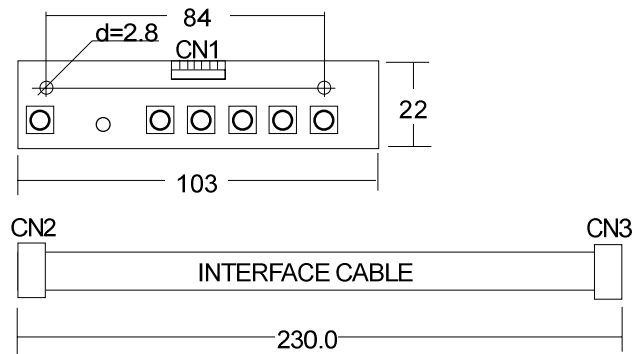

OSD CONTROL KEYBOARD
[iMOav-OSD-KEYBOARD]

UNIT:mm
 CN1:S10B-PH-K-S(JST)
 CN2:PHR-10(JST)
 CN3:PHR-13(JST)
 for iMoav,E Series LCD Controller Kit

www.aitendo.co.jp

OSD CONTROL KEYBOARD
[iMOav-OSD-KEYBOARD]

UNIT:mm
 CN1:S10B-PH-K-S(JST)
 CN2:PHR-10(JST)
 CN3:PHR-13(JST)
 for iMoav,E Series LCD Controller Kit

www.aitendo.co.jp