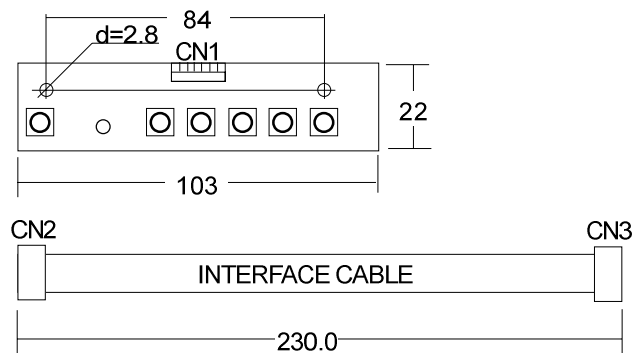

OSD CONTROL KEYBOARD
[iMOav-OSD-KEYBOARD]

UNIT:mm
 CN1:S10B-PH-K-S(JST)
 CN2:PHR-10(JST)
 CN3:PHR-13(JST)
 for iMoav,E Series LCD Controller Kit

www.aitendo.co.jp

OSD CONTROL KEYBOARD
[iMOav-OSD-KEYBOARD]

UNIT:mm
 CN1:S10B-PH-K-S(JST)
 CN2:PHR-10(JST)
 CN3:PHR-13(JST)
 for iMoav,E Series LCD Controller Kit

www.aitendo.co.jp